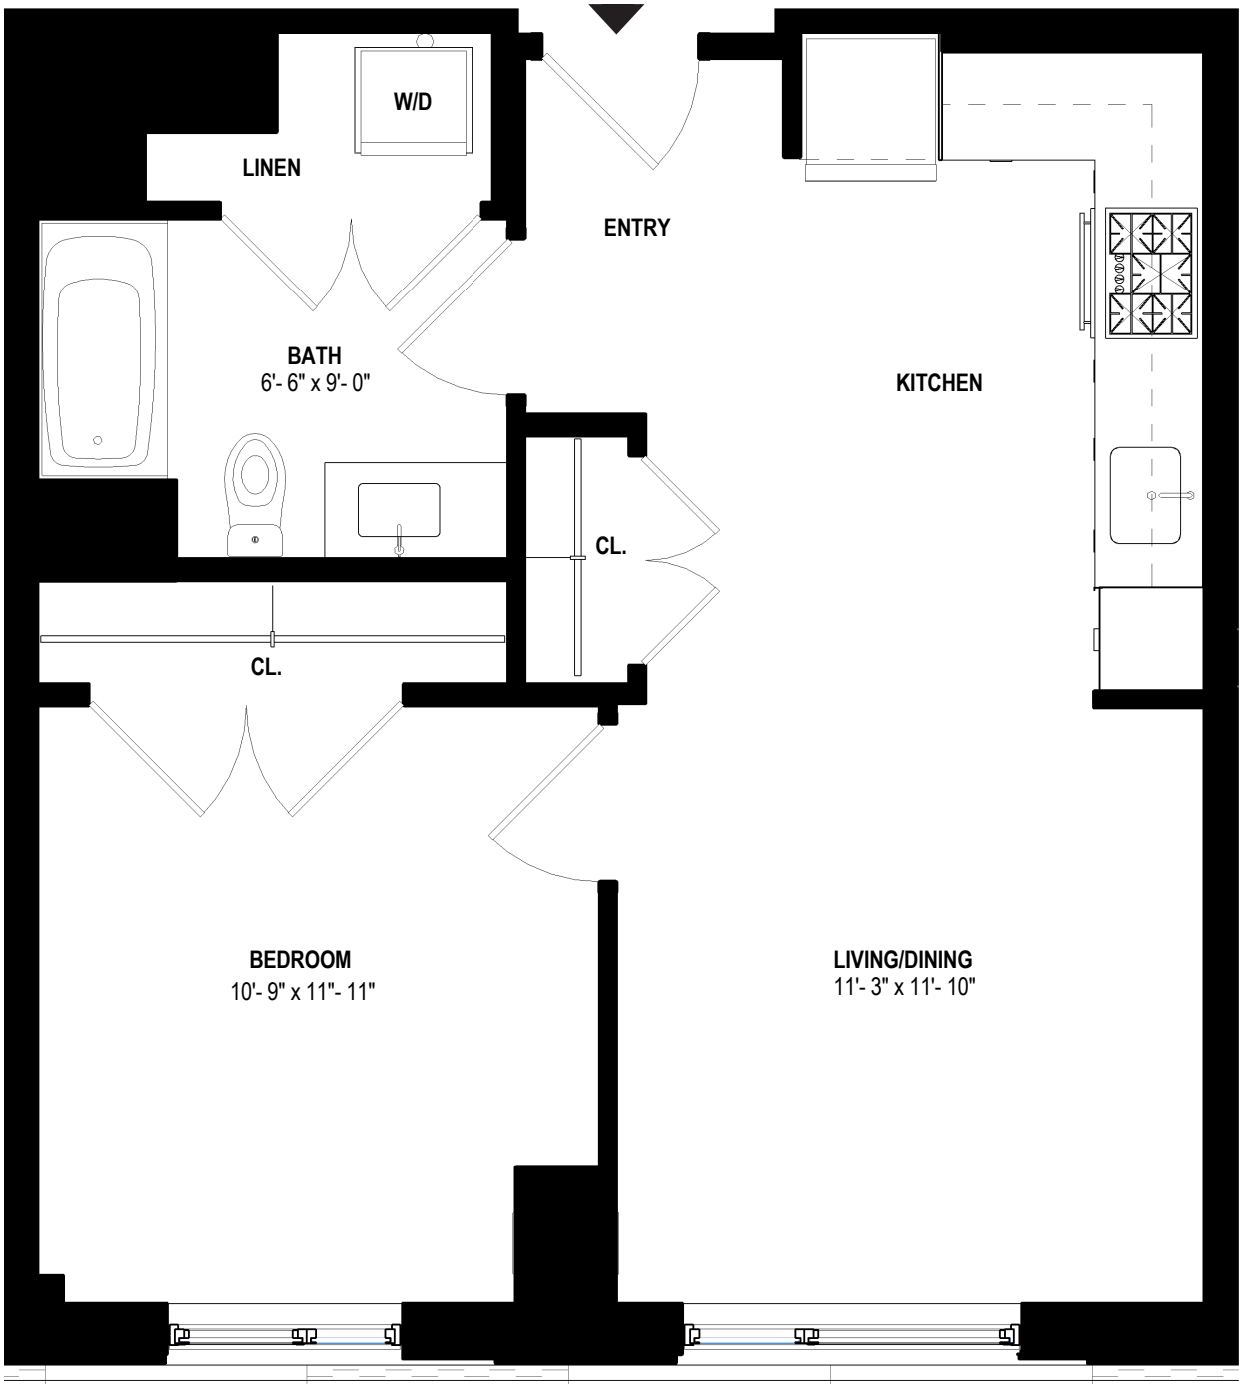

MOSAIC
ON THE RIVERWAY

C-5M (1 UNIT) | LEVEL 10 | 572 SF
1 BEDROOM | 1 BATH

80 - 82 FENWOOD RD | BOSTON, MA 02115

* Floorplans, square footage, and other information are estimates and approximate for illustrative purposes only. Configuration, features, square footages, and other dimensions are subject to change.